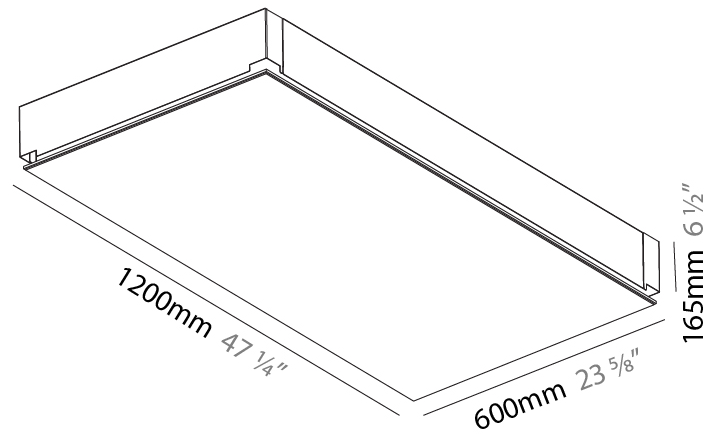

PHYSICAL

Shape: Rectangle
Length (mm): 1200
Length (in): 47 1/4
Width (mm): 600
Width (in): 23 5/8
Depth (mm): 165
Depth (in): 6 1/2
Ceiling Thickness (mm): 10 / 12.5 / 15 / 25 / 30
Ceiling Thickness (in): 3/8 or 1/2 or 9/16 or 1 or 1 3/16
Min. Recessing Depth (mm): 180
Min. Recessing Depth (in): 7 1/16
Light Distribution: Direct
Weight (kg): 22.217
Weight (lbs): 48.88
Diffuser: PMMA - Opal
Fixture Material: Extruded Aluminum / Steel
Cut-out Measurements: 1235mm / 48 5/8" x 635mm / 25"
Upon Request: Unique Sizes Unique Ceiling Thickness Unique Mounting Depth Spot Inserts

ELECTRICAL

Lamp Type: LED (Zhaga Standard)
Input Wattage (W): 110
Total Output Wattage (W): 92
Dimming: [Tri-Mode (Non-Dimming and Phase Dimming (120Vac only) and 0-10V Dimming)](#)
Driver Included: Yes
Driver Location: Integrated
Driver Type: Constant Current - Universal
Driver Class: Class 2
Input Voltage (V): 120 - 277
Constant Current (MA): 350

LED

[Color Temperature (°K): 3000 / 3500 / 4000](#)
Max. Delivered Lumen (lm): 8690 / 8830 / 9010
CRI: >80 CRI
Efficiency (%): 0.651
Lamp Life (hrs): 50000
Upon Request: RGB Tunable White Special Color Temperature CRI90

OPTICAL

RATINGS AND CERTIFICATIONS

Certified By: Certified for North American Standards
IP rating: IP20

PROJECT
TYPE
SPECIFIER
QUANTITY
DATE